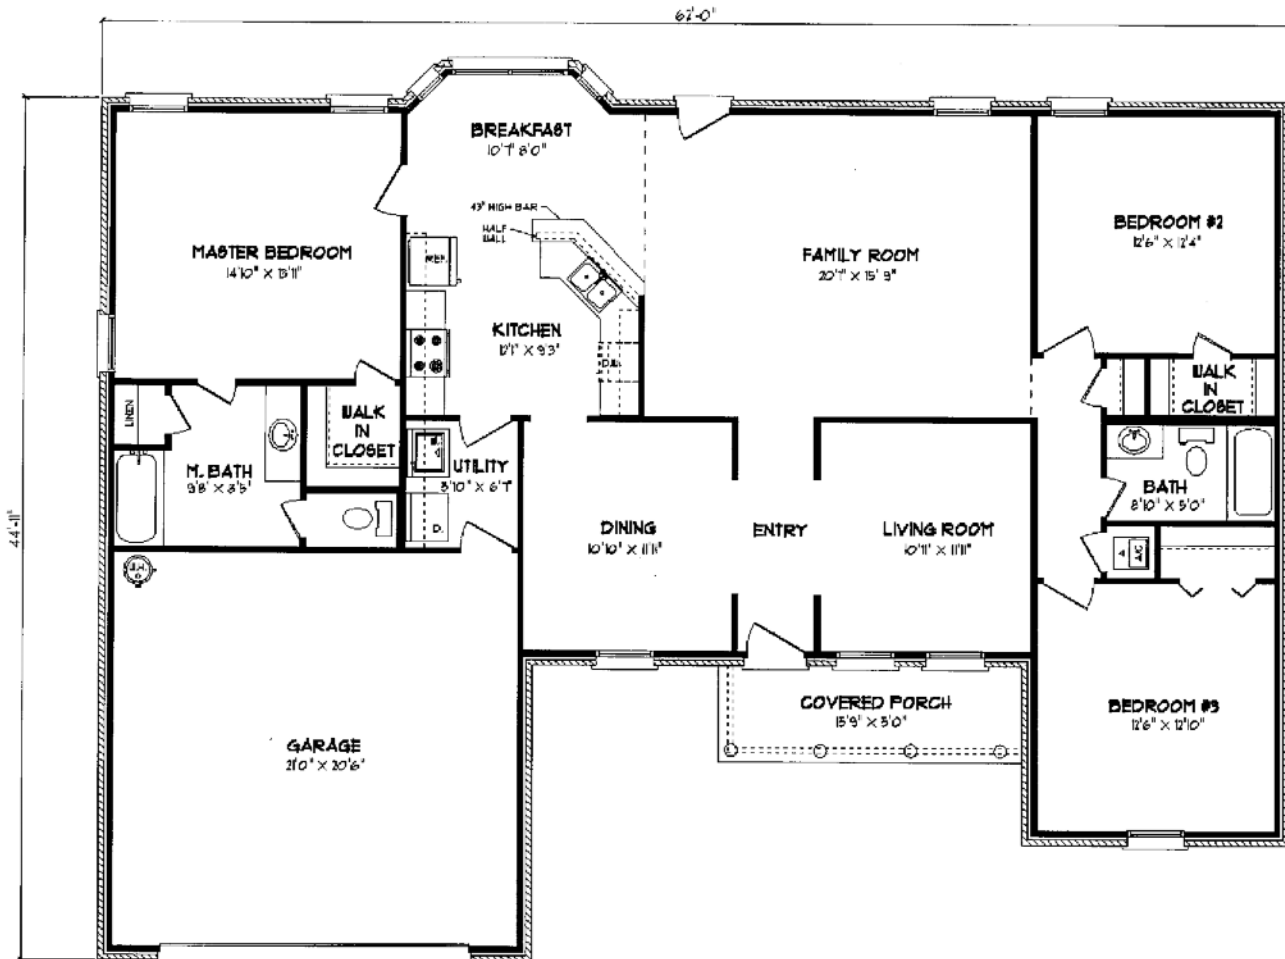

The Alamo

Artist rendition, optional features may be shown.

1850 sq. ft., 3 Bedroom, 2 Bath, Living/Dining/Kitchen area

The Alamo

1850 sq. ft., 3 Bedroom, 2 Bath, Living/Dining/Kitchen area

www.neatherlin.com, 888-999-4101, Hockley TX Location: 33720 Hwy. 290, Exit Hegar Rd.
Bryan, TX Location: 1740 N. Earl Rudder Fwy., Exit Hwy. 21

Plans, pricing, features and availability are subject to change without notice. SF is approximate. © Neatherlin Homes