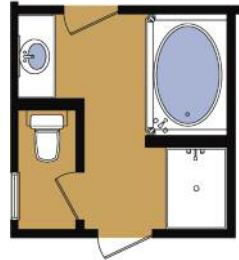

The Pin Oak Farmhouse

Artist rendition, optional features may be shown.

2160 SF, 3 Bedroom, Bedroom/Study, 3 Bath, Plus 850 SF 2nd Floor Bonus Area

The Pin Oak Farmhouse

2160 SF, 3 Bedroom, Bedroom/Study, 3 Bath, Plus 850 SF 2nd Floor Bonus Area

Upgrade Option:
Master Bath with
Garden Tub & Shower

www.neatherlin.com, 888-999-4101, Hockley TX Location: 33720 Hwy. 290, Exit Hegar Rd.
Bryan, TX Location: 1740 N. Earl Rudder Fwy., Exit Hwy. 21

Plans, pricing, features and availability are subject to change without notice. SF is approximate. © Neatherlin Homes