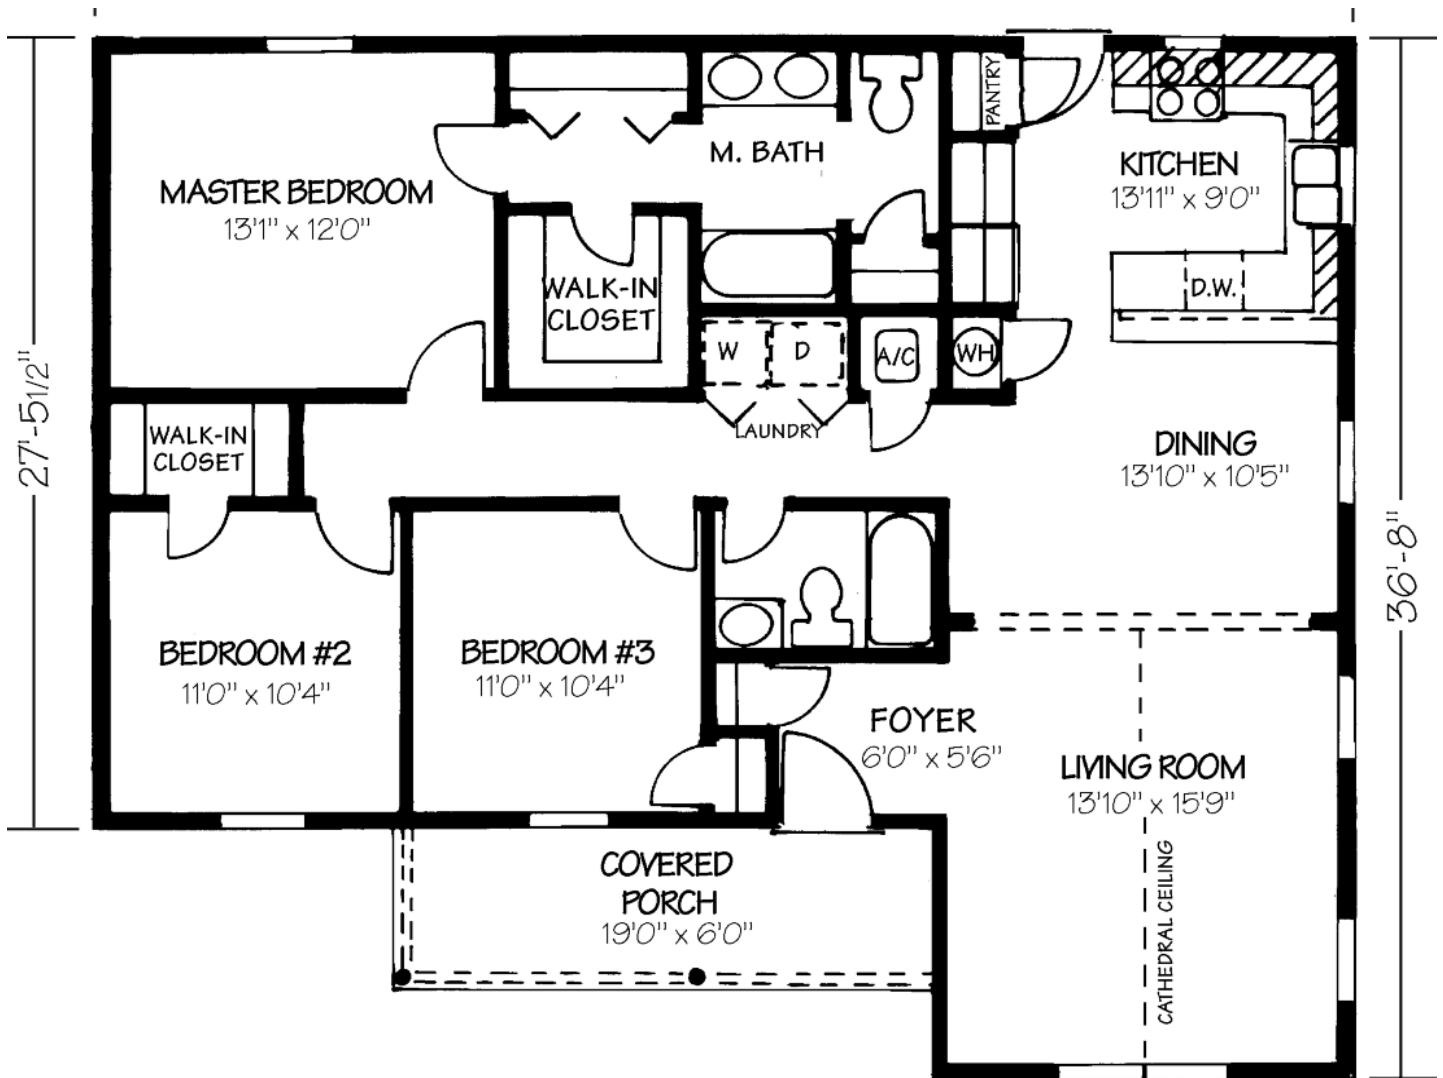

The Tyler

Artist rendition, optional features may be shown.

1347 sq. ft., 3 Bedroom, 2 Bath, Living/Dining/Kitchen area

NEATHERLIN
HOMES

The Tyler

1347 sq. ft., 3 Bedroom, 2 Bath, Living/Dining/Kitchen area